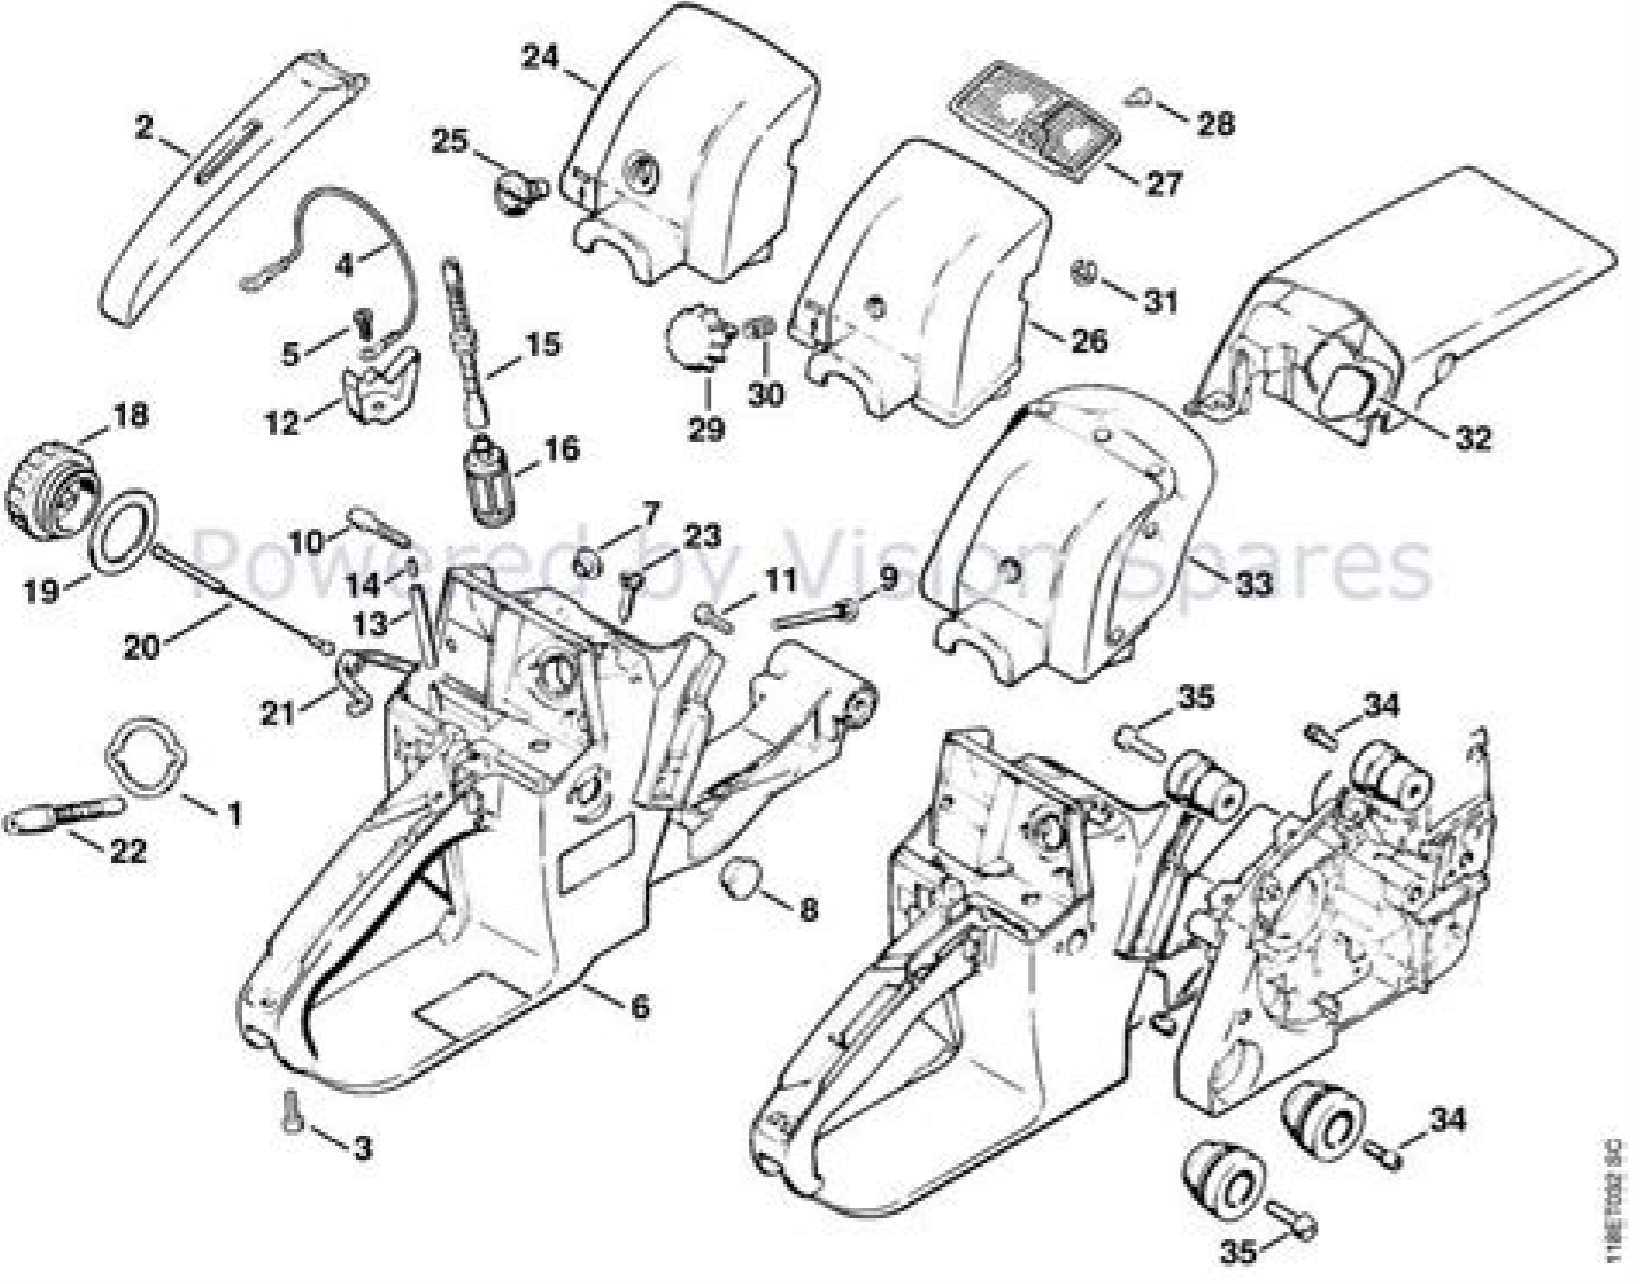

Stihl 028 wood boss manual. Stihl 028 wood boss parts diagram. Stihl 028 wood boss parts breakdown.